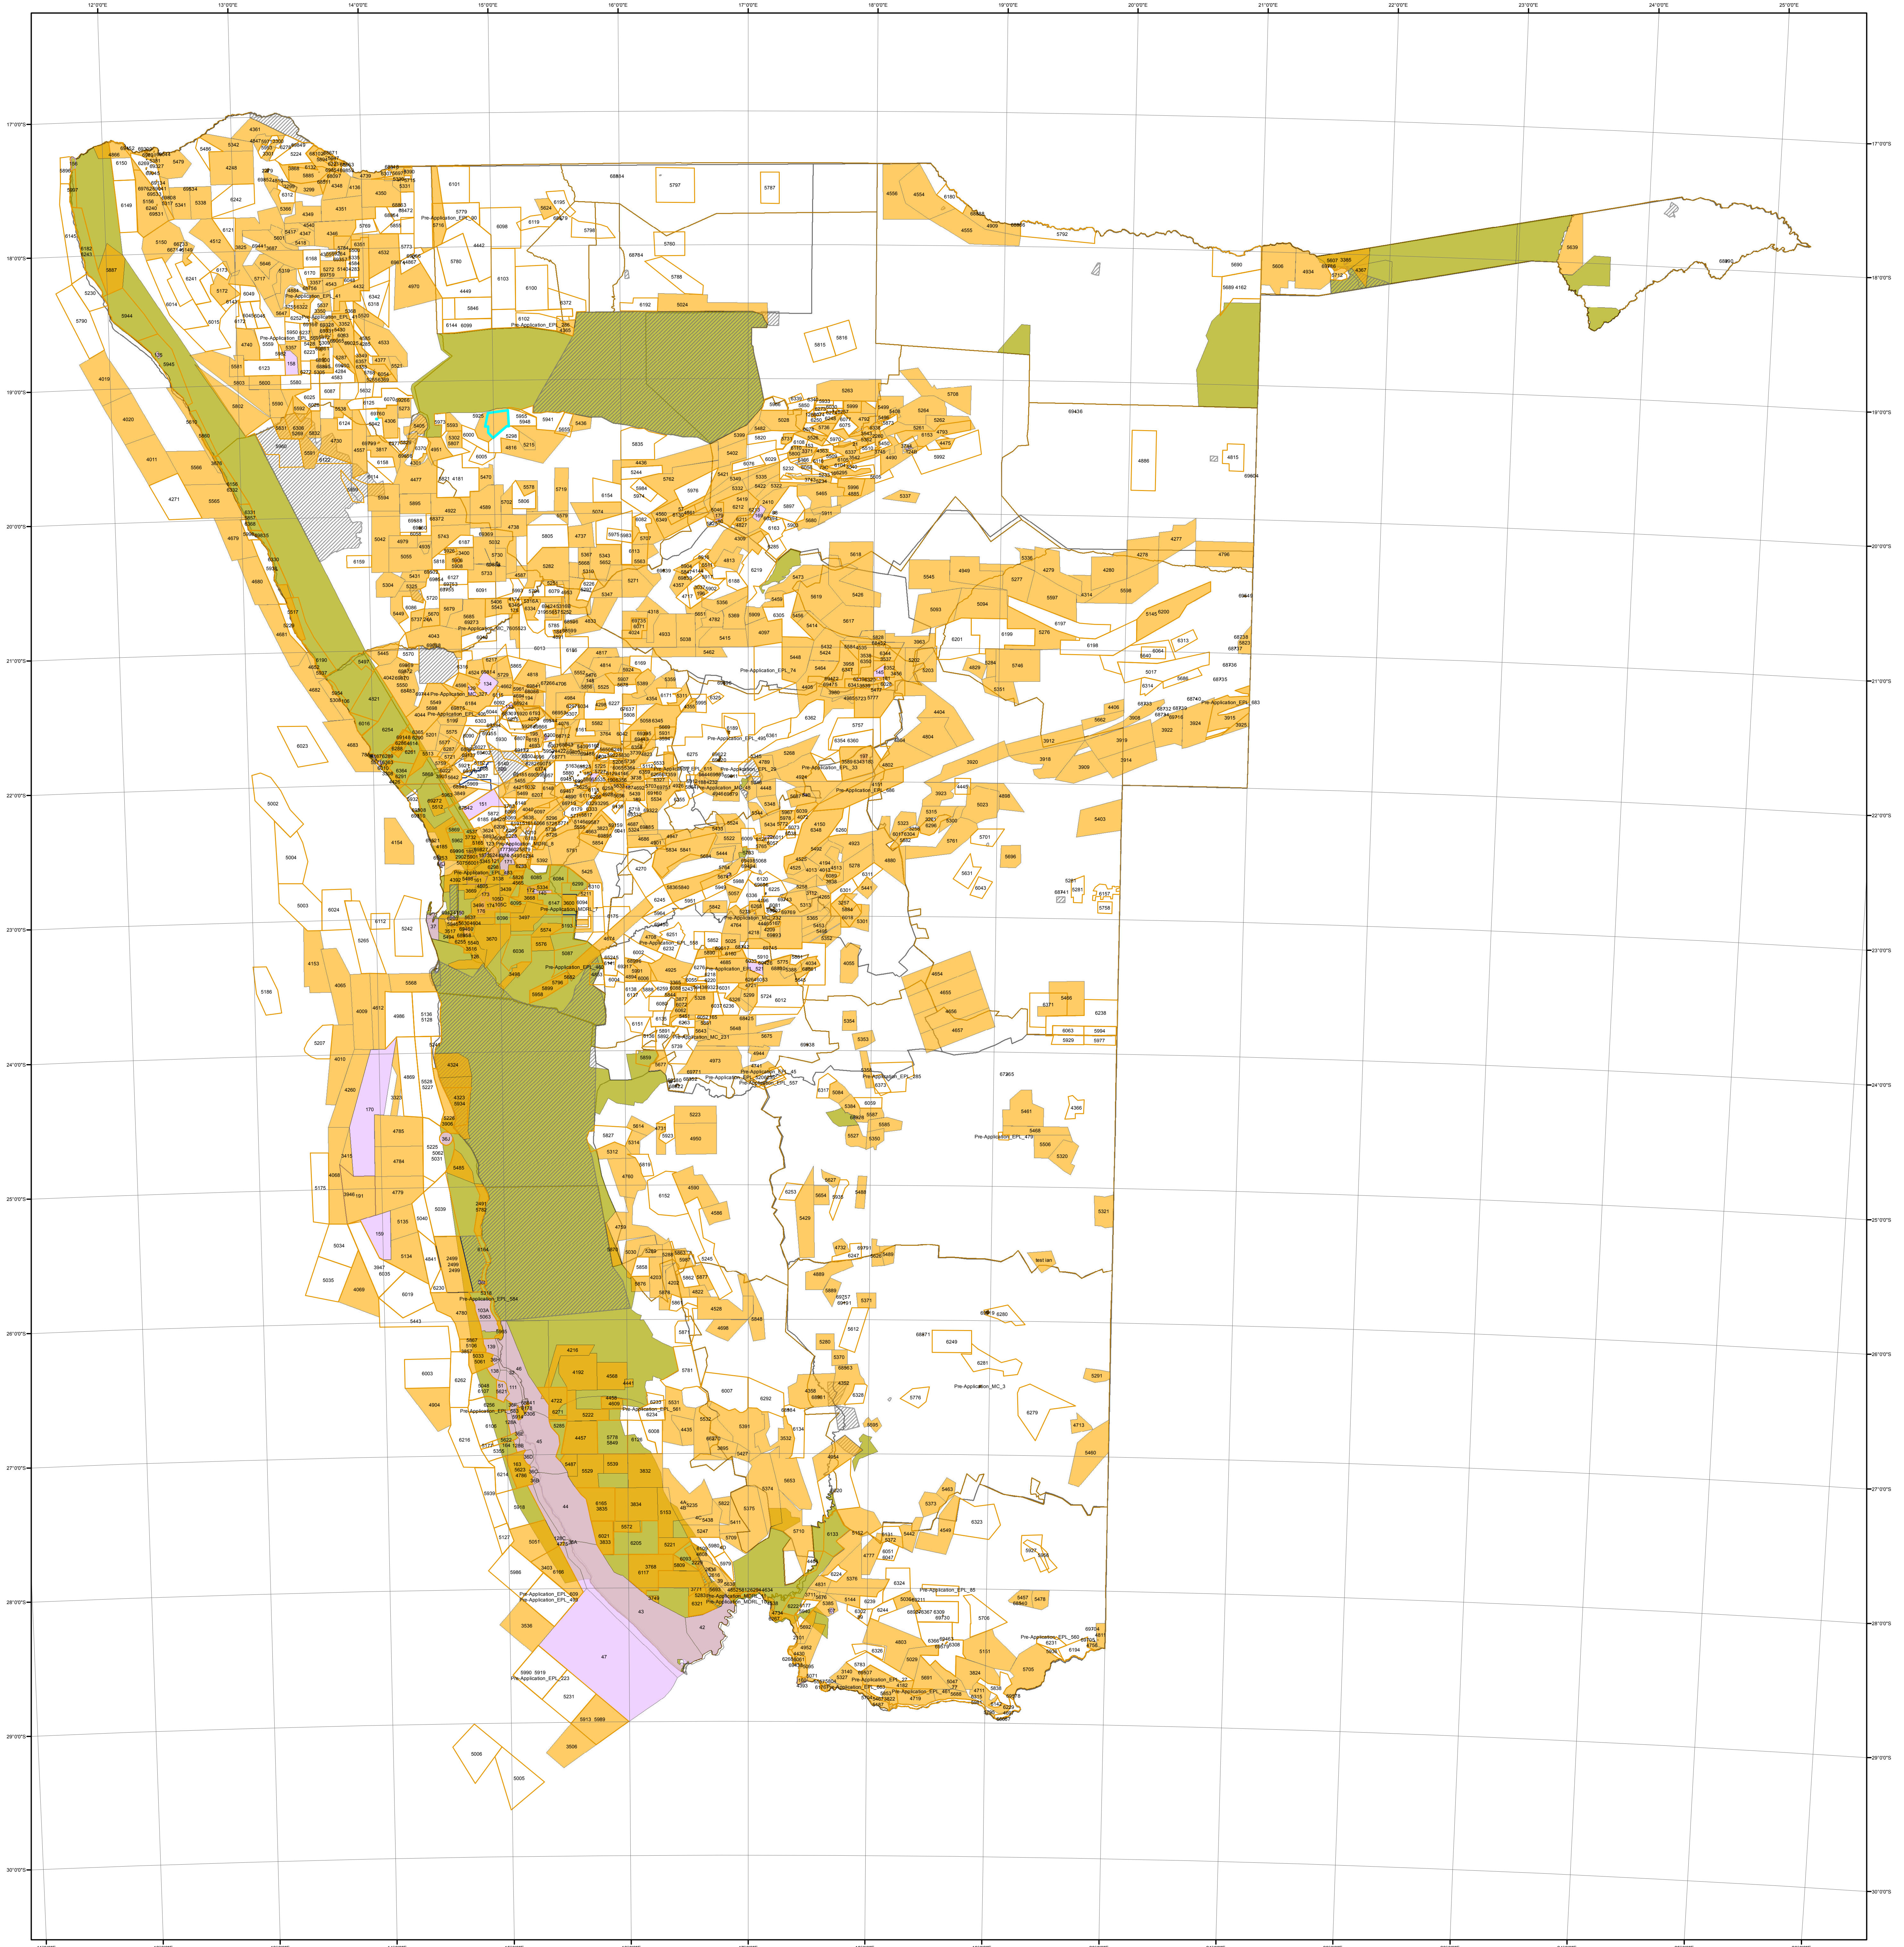

Current Namibian Licences (Ministry of Mines and Energy)

Date: 01/07/2016

Legend

	EPL - Application		ERL - Application		Withdrawn Area
	EPL - Active		ERL - Active		Environmentally Sensitive Areas
	ML - Application		RL - Application		District
	ML - Active		RL - Active		Region
	MC - Application		MDRL - Application		Division
	MC - Active		MDRL - Active		

1:2,000,000

Projection: Albers Conic Equal Area
 Spheroid: Bessel 1841
 Central Meridian: 17 Deg. E
 Grid: Geographic Coordinates (Degrees)